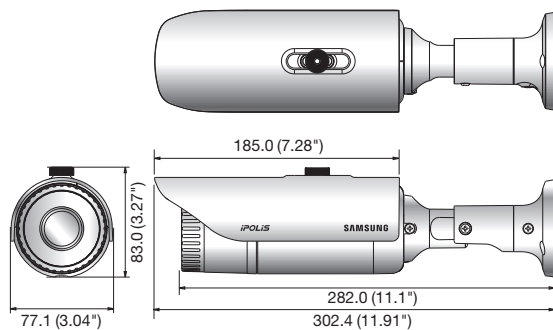

Dimensions

Unit : mm (inch)

* Data recorded on an SD memory card may be lost or damaged by data access during power-off, mechanical shock, memory card detachment, or other operations. Data loss or damage can also occur when a memory card reaches end of life, which varies according to operational conditions. No guarantee is given against damage (including passive damage).

SNO-6011RN/P