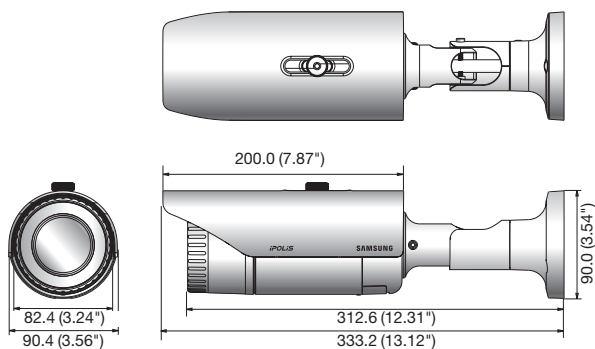

## Dimensions

Unit : mm (inch)

	SNO-5084RN/P
<b>VIDEO</b>	
Imaging Device	1/3" 1.37M CMOS (IMX238)
Total Pixels	1,312(H) x 1,069(V)
Effective Pixels	1,305(H) x 1,049(V)
Scanning System	Progressive
Min. Illumination	Color : 0.05Lux (1/30sec, F1.2, 50IRE), 0.0008Lux (2sec, 50IRE), 0.005Lux (1/30sec, F1.2, 30IRE) B/W : 0Lux (IR LED on)
S / N Ratio	50dB
Video Output	CVBS : 1.0 Vpp / 75Ω composite, 704 x 480(N), 704 x 576(P), for installation DIP connector type
<b>LENS</b>	
Focal Length (Zoom Ratio)	3 ~ 8.5mm (2.8x) motorized varifocal
Max. Aperture Ratio	F1.2
Angular Field of View	H : 93.4°(Wide) ~ 33.1°(Tele) / V : 73.8°(Wide) ~ 26.5°(Tele)
Min. Object Distance	0.5m (1.64ft)
Focus Control	Simple focus (Motorized V/F) / Manual - Remote control via network (Manual, Simple focus)
Lens / Mount Type	DC auto iris, P-Iris / Board-in type
<b>OPERATIONAL</b>	
IR LED / Viewable Length	20ea / 30m (98.43ft)
Camera Title	Off / On (Displayed up to 40 characters)
Day & Night	Auto (ICR) / Color / B/W / External / Schedule
Backlight Compensation	Off / BLC / WDR
Wide Dynamic Range	130dB
Contrast Enhancement	SSDR (Samsung Super Dynamic Range) (Off / On)
Digital Noise Reduction	SSNR III (2D+3D noise filter) (Off / On)
Digital Image Stabilization	Off / On
Defog	Off / Auto / Manual
Motion Detection	Off / On (4 zones with 4-sided polygon)
Privacy Masking	Off / On (32 zones with 4-sided polygon)
Gain Control	Off / Low / Middle / High
White Balance	ATW / AWC / Manual / Indoor / Outdoor
Electronic Shutter Speed	Minimum / Maximum / Anti flicker
Flip / Mirror	Off / On
Intelligent Video Analytics	Tampering, Virtual line, Enter / Exit, (Dis)Appear, Audio detection, Face detection with metadata
Alarm I/O	Input 1ea / Output 1ea
Alarm Triggers	Motion detection, Tampering, Audio detection, Face detection, Video analytics, Network disconnection, Alarm input
Alarm Events	File upload via FTP and E-mail, Notification via E-mail, Local storage (SD/SDHC/SDXC) recording at Event, External output
<b>NETWORK</b>	
Ethernet	RJ-45 (10/100BASE-T)
Video Compression Format	H.264 (MPEG-4 part 10/AVC), MJPEG
Resolution	1280 x 1024, 1280 x 720P (HD), 1024 x 768, 800 x 600, 640 x 480, 320 x 240
Max. Framerate	H.264 : Max. 60fps at all resolutions MJPEG : 1280 x 1024, 1280 x 720, 1024 x 768 : Max. 15fps 800 x 600, 640 x 480, 320 x 240 : Max. 30fps
Video Quality Adjustment	H.264 : Compression level, Target bitrate level control, MJPEG : Quality level control
Bitrate Control Method	H.264 : CBR or VBR, MJPEG : VBR
Streaming Capability	Multiple streaming (Up to 10 profiles)
Audio In	Selectable (Mic in / Line in) Supply voltage : 2.5V DC (4mA), Input impedance : approx. 2K Ohm
Audio Out	Line out (3.5mm stereo mini jack), Max output level : 1 Vrms
Audio Compression Format	G.711 u-law/G.726 selectable, G.726 (ADPCM) 8KHz, G.711 8KHz G.726 : 16Kbps, 24Kbps, 32Kbps, 40Kbps
Audio Communication	Bi-directional audio
IP	IPv4, IPv6
Protocol	TCP/IP, UDP/IP, RTP(UDP), RTP(TCP), RTCP, RTSP, NTP, HTTP, HTTPS, SSL, DHCP, PPPoE, FTP, SMTP, ICMP, IGMP, SNMPv1/v2c/v3(MIB-2), ARP, DNS, DDNS, QoS, PIM-SM, UPnP, Bonjour
Security	HTTPS(SSL) login authentication, Digest login authentication IP address filtering, User access log, 802.1x authentication
Streaming Method	Unicast / Multicast
Max. User Access	15 users at unicast mode
Edge Storage	micro SD/SDHC/SDXC (4GB included) Motion images recorded in the SDXC/SDHC/SD memory card can be downloaded
Application Programming Interface	ONVIF profile S, SUNAPI (HTTP API), SVP 1.2
Webpage Language	English, French, German, Spanish, Italian, Chinese, Korean, Russian, Japanese, Swedish, Danish, Portuguese, Turkish, Polish, Czech, Rumanian, Serbian, Dutch, Croatian, Hungarian, Greek, Finnish, Norwegian
Web Viewer	Supported OS : Windows XP / VISTA / 7 / 8, MAC OS X 10.7 Supported Browser : Microsoft Internet Explorer (Ver. 8 ~ 10), Mozilla Firefox (Ver. 9 ~ 19), Google Chrome (Ver. 15 ~ 25), Apple Safari (Ver. 6.0.2(Mac OS X 10.8, 10.7 only), 5.1.7) * Mac OS X only
Central Management Software	SmartViewer, SSM
<b>ENVIRONMENTAL</b>	
Operating Temperature / Humidity	-30°C ~ +55°C (-22°F ~ +131°F) / Less than 90% RH
Storage Temperature / Humidity	-30°C ~ +60°C (-22°F ~ +140°F) / Less than 90% RH
Ingress Protection	IP66
Vandal Resistance	IK10
<b>ELECTRICAL</b>	
Input Voltage / Current	12V DC, 24V AC, PoE (IEEE802.3af)
Power Consumption	Max 10W / 11.5W (12V DC - Heater off / on), Max 11.5W / 12.95W (PoE - Heater off / on) Max 12W / 13.5W (24V AC - Heater off / on)
<b>MECHANICAL</b>	
Color / Material	Dark gray / Aluminum
Dimensions (WxHxD)	82.4 x 82.4 x 312.6mm (3.24" x 3.24" x 12.31") (Without sunshield)
Weight	1.17Kg (2.58 lb) (With sunshield)